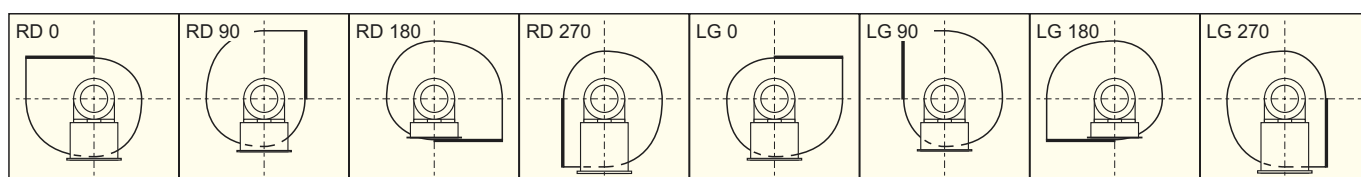

Construction

Single inlet direct driven centrifugal fan with spiral formed casing in steel sheet, welded and powder coated RAL9002. Impeller with backward curved (type GSB), or backward straight self-cleaning blades (type MSB), in aluminium or in steel sheet. Casing and impellers in other materials for example stainless steel or galvanized steel sheet may be supplied on request.

* - in the middle of the performance curve.

GSB / MSB fans are delivered as standard in LG-design.

Dimensions in mm

Dimensions in mm

Type	A	B	C	D	E	F	H	P	Q	R	S	T	U	V	no	øx	a x b	a1 x b1	a2 x b2	no	øz	t	ød
315	216	240	225	287	153	318	400	237	210	350	18	150	150	-	6	12	256 x 198	291 x 233	326 x 268	6+4	10	112	315
355	225	256	230	298	172	398	400	257	230	413	38	150	210	-	6	12	243 x 232	278 x 267	313 x 302	6+4	10	112	315
400	273	304	265	364	183	431	500	276	240	436	31	190	190	-	6	12	328 x 258	368 x 298	408 x 338	6+4	10	125	355
450	284	322	300	375	199	497	500	316	280	517	27	235	235	-	6	15	308 x 290	348 x 330	388 x 370	6+6	10	125	400
500	341	377	335	453	219	435	610	396	360	600	25	200	209.5	140.5	6	15	408 x 325	448 x 365	488 x 405	8+6	10	125	450
560	323	380	360	428	236	500	560	386	350	520	30.5	235	236	-	6	15	365 x 323	405 x 363	445 x 405	6+6	10	125	500
630	429	474	425	569	272	535	780	505	460	750	25	250	260	190	6	18	513 x 435	573 x 495	633 x 555	10+6	10	125	550
710	417	490	445	580	309	667	805	536	491	-	36	317.5	317.5	-	6	18	532 x 458	600 x 510	652 x 578	8+4	12	260	630